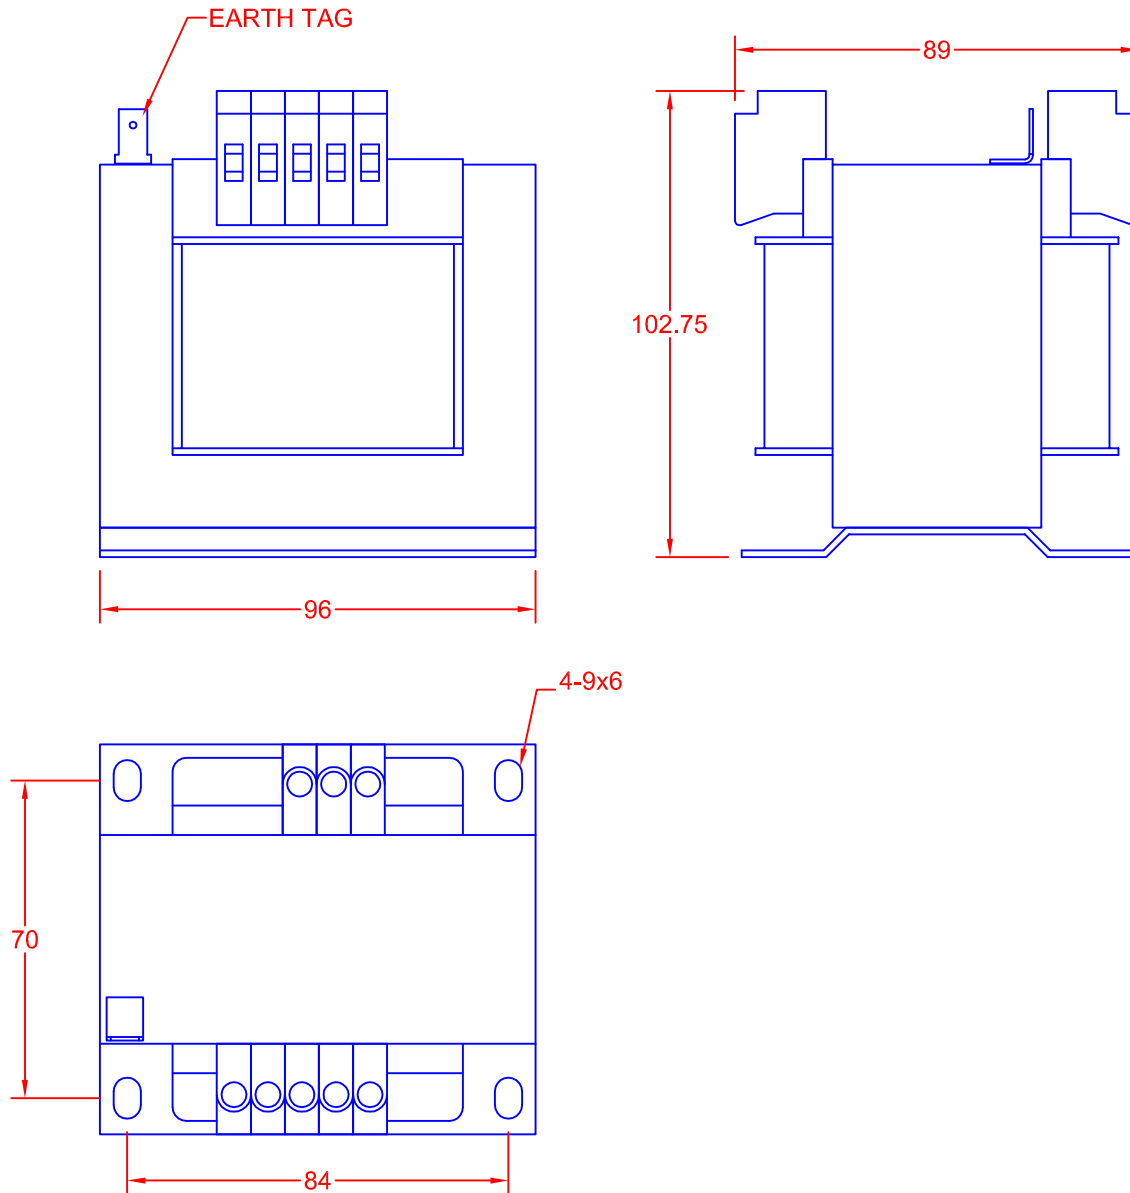

# CCM150 SERIES TRANSFORMERS

INPUT 15-0-15-230-400V

MODEL	OUTPUT
CCM150/24	12-0-12V
CCM150/48	24-0-24V
CCM150/110	55-0-55V
CCM150/230	230V

RATED 150VA

REV	4	
	3	
	2	
	1	

**CARROLL & MEYNELL**  
 TRANSFORMERS LIMITED  
 TEL: 01642 617406 FAX: 01642 614178  
 enquiries@carroll-meynell.com

TITLE  
**CCM150 TRANSFORMERS**  
 ALL DIMENSIONS IN mm

DRAWN SH	PROJECTION 	DATE 6/11/7	SCALE NTS
DRAW No 3952		REV 0	PAGE 1/1