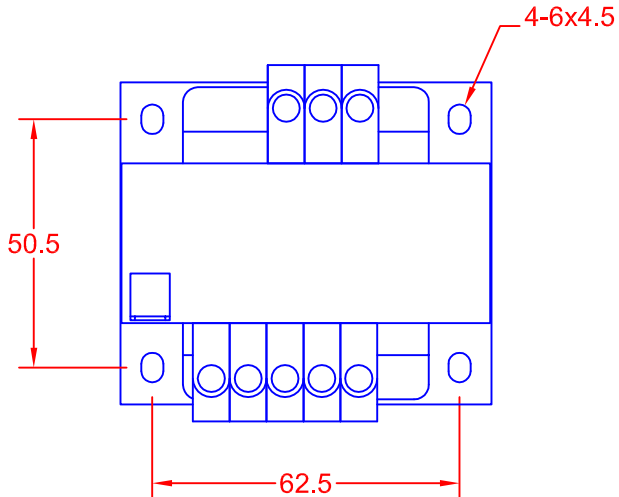

CCM50 SERIES TRANSFORMERS

INPUT 15-0-15-230-400V

MODEL OUTPUT
 CCM50/24 12-0-12V
 CCM50/48 24-0-24V
 CCM50/110 55-0-55V
 CCM50/230 230V

RATED 50VA

REV	4	
	3	
	2	
	1	

CARROLL & MEYNELL
 TRANSFORMERS LIMITED
 TEL: 01642 617406 FAX: 01642 614178
 enquiries@carroll-meynell.com

TITLE
CCM50 TRANSFORMERS
 ALL DIMENSIONS IN mm

DRAWN SH	PROJECTION 	DATE 6/11/7	SCALE NTS
DRAW No 3950		REV 0	PAGE 1/1