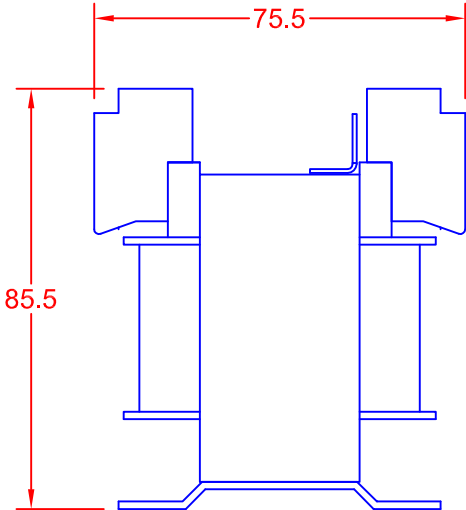

CCM50 SERIES TRANSFORMERS

INPUT 15-0-15-230-400V

MODEL OUTPUT
 CCM50/24 12-0-12V
 CCM50/48 24-0-24V
 CCM50/110 55-0-55V
 CCM50/230 230V

RATED 50VA

REV	4	
	3	
	2	
	1	

CARROLL & MEYNELL
 TRANSFORMERS LIMITED
 TEL: 01642 617406 FAX: 01642 614178
 enquiries@carroll-meynell.com

TITLE
CCM50 TRANSFORMERS
 ALL DIMENSIONS IN mm

DRAWN SH	PROJECTION 	DATE 6/11/7	SCALE NTS
DRAW No 3950		REV 0	PAGE 1/1