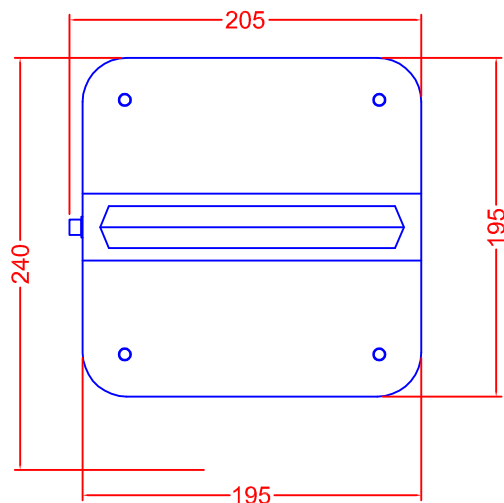

TOLERANCES (UNLESS SPECIFIED)	
0-10mm	±0.2mm
10.1-50mm	±0.5mm
50.1-250mm	±1.0mm
>250mm	±2.0mm

**PORTABLE TOOLS TRANSFORMER**  
 TYPE: ISOLATION  
 INPUT: 230V 50Hz  
 OUTPUT: 230V  
 RATING: 3KVA INTERMITTENT  
 5MINS ON 15MINS OFF  
  
 THERMAL CUT-OUT: 10A  
 OUTPUT SOCKET: 2x13A BS1363  
 RATED IP44  
 INPUT PLUG: 13A BS1363  
 ENCLOSURE: GRP  
 RATED IP55  
 COLOUR: BLUE

REV	
4	
3	
2	
1	

**CARROLL & MEYNELL**  
 TRANSFORMERS LIMITED  
 TEL: 01642 617406 FAX: 01642 614178  
 enquiries@carroll-meynell.com

TITLE	PORTABLE TOOL TRANSFORMER CM3000/230
ALL DIMENSIONS IN mm	

DRAWN	PROJECTION	DATE	SCALE
SH		26/4/8	NTS
DRAW No	REV	PAGE	
3262	0	1/1	