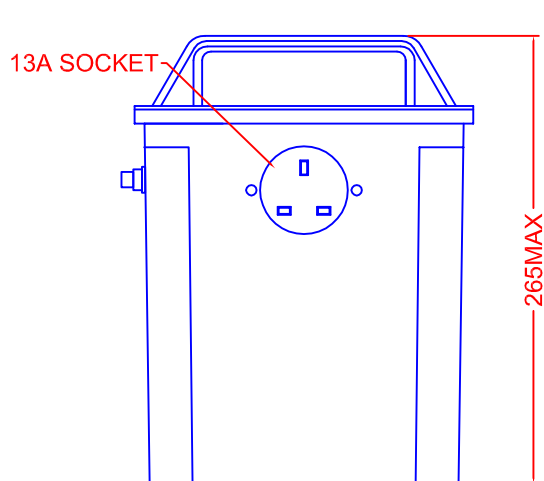

TOLERANCES (UNLESS SPECIFIED)	
0-10mm	±0.2mm
10.1-50mm	±0.5mm
50.1-250mm	±1.0mm
>250mm	±2.0mm

**PORTABLE TOOLS TRANSFORMER**  
 TYPE: ISOLATION  
 INPUT: 230V 50Hz  
 OUTPUT: 230V  
 RATING: 3KVA INTERMITTENT  
 5MINS ON 15MINS OFF  
  
 THERMAL CUT-OUT: 10A  
 OUTPUT SOCKET: 2x13A BS1363  
 RATED IP44  
 INPUT PLUG: 13A BS1363  
 ENCLOSURE: GRP  
 RATED IP55  
 COLOUR: BLUE