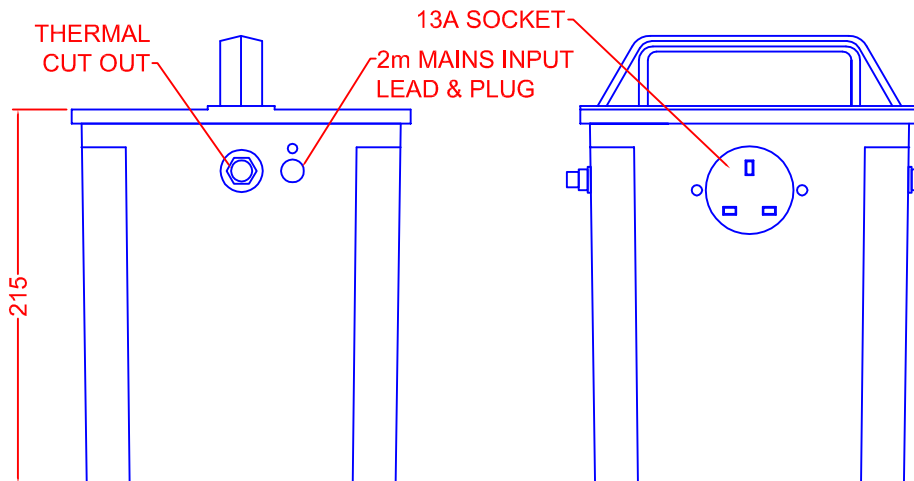

TOLERANCES (UNLESS SPECIFIED)	
0-10mm	±0.2mm
10.1-50mm	±0.5mm
50.1-250mm	±1.0mm
>250mm	±2.0mm

**PORTABLE TOOLS TRANSFORMER**  
 TYPE: ISOLATION  
 INPUT: 230V 50Hz  
 OUTPUT: 230V  
 RATING: 3KVA INTERMITTENT  
 5MINS ON 15MINS OFF  
  
 THERMAL CUT-OUT: 10A  
 OUTPUT SOCKET: 2x13A BS1363  
 RATED IP44  
 INPUT PLUG: 13A BS1363  
 ENCLOSURE: GRP  
 RATED IP55  
 COLOUR: BLUE