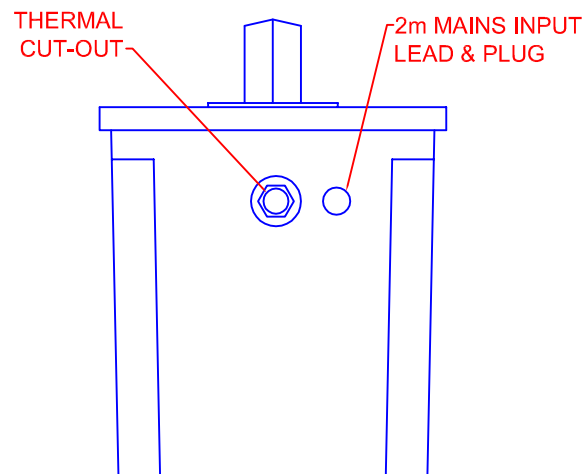

TOLERANCES (UNLESS SPECIFIED)	
0-10mm	±0.2mm
10.1-50mm	±0.5mm
50.1-250mm	±1.0mm
>250mm	±2.0mm

**PORTABLE TOOLS TRANSFORMER**  
 TYPE: ISOLATION  
 INPUT: 230V 50Hz  
 OUTPUT: 230V  
 RATING: 750VA INTERMITTENT  
 5MINS ON 15MINS OFF  
 THERMAL CUT-OUT: 3A  
 OUTPUT SOCKET: 13A BS 1363  
 RATED IP20  
 INPUT PLUG: 13A BS1363  
 ENCLOSURE: GRP  
 RATED IP55  
 COLOUR: BLUE

DRAWN	PROJECTION	DATE	SCALE
SH		26/4/8	NTS
DRAW No		REV	PAGE
3252		0	1/1