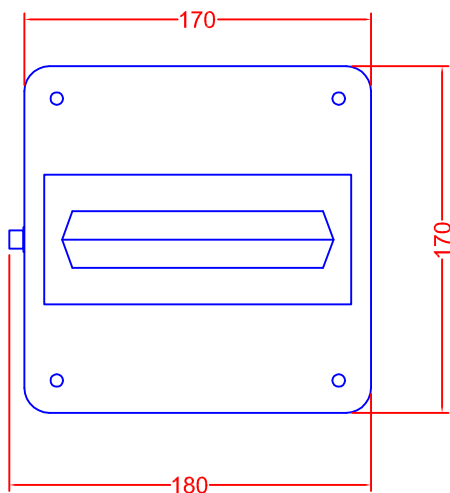

TOLERANCES (UNLESS SPECIFIED)	
0-10mm	±0.2mm
10.1-50mm	±0.5mm
50.1-250mm	±1.0mm
>250mm	±2.0mm

**PORTABLE TOOLS TRANSFORMER**  
 TYPE: ISOLATION  
 INPUT: 230V 50Hz  
 OUTPUT: 230V  
 RATING: 750VA INTERMITTENT  
 5MINS ON 15MINS OFF  
 THERMAL CUT-OUT: 3A  
 OUTPUT SOCKET: 13A BS 1363  
 RATED IP20  
 INPUT PLUG: 13A BS1363  
 ENCLOSURE: GRP  
 RATED IP55  
 COLOUR: BLUE

REV	
4	
3	
2	
1	

**CARROLL & MEYNELL**  
 TRANSFORMERS LIMITED  
 TEL: 01642 617406 FAX: 01642 614178  
 enquiries@carroll-meynell.com

TITLE  
**PORTABLE TOOL  
 TRANSFORMER CM7501/230**  
 ALL DIMENSIONS IN mm

DRAWN	PROJECTION	DATE	SCALE
SH		26/4/8	NTS
DRAW No		REV	PAGE
3252		0	1/1