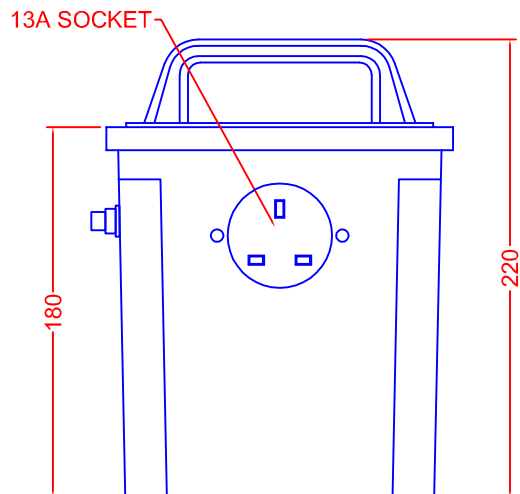

TOLERANCES (UNLESS SPECIFIED)	
0-10mm	±0.2mm
10.1-50mm	±0.5mm
50.1-250mm	±1.0mm
>250mm	±2.0mm

**PORTABLE TOOLS TRANSFORMER**  
 TYPE: ISOLATION  
 INPUT: 230V 50Hz  
 OUTPUT: 230V  
 RATING: 750VA INTERMITTENT  
 5MINS ON 15MINS OFF  
 THERMAL CUT-OUT: 3A  
 OUTPUT SOCKET: 13A BS 1363  
 RATED IP20  
 INPUT PLUG: 13A BS1363  
 ENCLOSURE: GRP  
 RATED IP55  
 COLOUR: BLUE

DRAWN	PROJECTION	DATE	SCALE
SH		26/4/8	NTS
DRAW No		REV	PAGE
3252		0	1/1